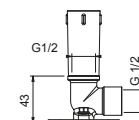

OPTIONAL: Built-in part for plasterboard

W046	91 00 W046