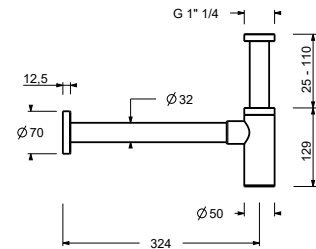

9234

Bottle trap

- 1" 1/4
- for washbasin

N.B. complete finishing list in the section miscellaneous articles at the end of the pricelist

Chrome	91 02 9234
Matt Black	91 13 9234
Polished Nickel PVD	91 95 9234
Matt Gun Metal PVD	91 P5 9234
Matt British Gold PVD	91 P6 9234
Matt Copper PVD	91 P9 9234
Pure Brass PVD	91 Q7 9234
Raw Metal PVD	91 Q8 9234