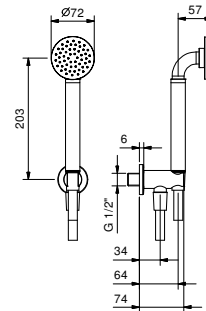

M687A

Built-in piece

44 00 M687A

R429

Showerrail with external mixer

- handles
- **2-way** shut-off diverter with turning knob
- 150 cm PVC flexible
- handshower
- shower head Ø 24 cm
- 1/2" inlets
- adjustable slider

OPTIONAL: Built-in part for plasterboard

W046 91 00 W046

9236

Shower arm

- 25 cm long
- round backplate
- ceiling-mount
- 1/2" inlet

Chrome	86 02 9236
Matt Black	86 13 9236
Polished Nickel PVD	86 95 9236
Matt Gun Metal PVD	86 P5 9236
Matt British Gold PVD	86 P6 9236
Matt Copper PVD	86 P9 9236
Pure Brass PVD	86 Q7 9236
Raw Metal PVD	86 Q8 9236

OPTIONAL: Built-in part for plasterboard

W046 91 00 W046

9237

Shower arm

- 45 cm long
- round backplate
- ceiling-mount
- 1/2" inlet

Chrome	86 02 9237
Matt Black	86 13 9237
Polished Nickel PVD	86 95 9237
Matt Gun Metal PVD	86 P5 9237
Matt British Gold PVD	86 P6 9237
Matt Copper PVD	86 P9 9237
Pure Brass PVD	86 Q7 9237
Raw Metal PVD	86 Q8 9237

OPTIONAL: Built-in part for plasterboard

W046	91 00 W046
-------------	------------

R043

Shower set

- ICONA handshower
- water plug with showerholder
- round backplate
- 150 cm PVC flexible
- 1/2" inlet

Chrome	53 02 R043
Matt Black	53 13 R043
Polished Nickel PVD	53 95 R043
Matt Gun Metal PVD	53 P5 R043
Matt British Gold PVD	53 P6 R043
Matt Copper PVD	53 P9 R043
Pure Brass PVD	53 Q7 R043
Raw Metal PVD	53 Q8 R043