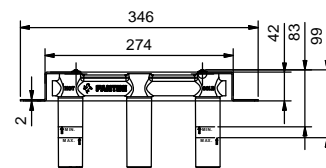

R010A

Built-in piece

44 00 R010A