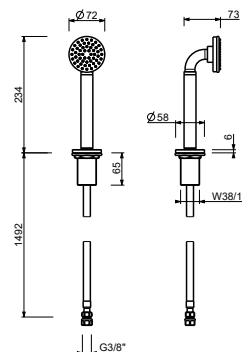

R080A

Built-in piece

44 00 R080A

Z350

Shower set for bathtub edge

- ICONA handshower
- 150 cm flexible

Chrome	53 02 Z350
Matt Black	53 13 Z350
Polished Nickel PVD	53 95 Z350
Matt Gun Metal PVD	53 P5 Z350
Matt British Gold PVD	53 P6 Z350
Matt Copper PVD	53 P9 Z350
Pure Brass PVD	53 Q7 Z350
Raw Metal PVD	53 Q8 Z350