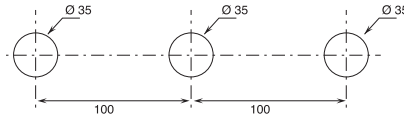

All washbasin and bidet mixers are fitted with 5 l/min **flow restrictors**.

BASINS HOLE SIZE:

- For washbasin and bidet mixers.

- 3-hole washbasin mixer.

art. R107

art. R106

art. R104

The built-in 3/4" thermostatic shower mixer is available: