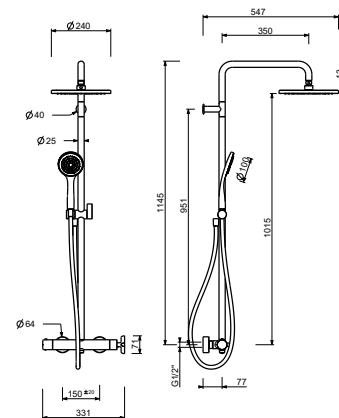

M687A

Built-in piece

44 00 M687A

R429

Showerrail with external mixer

- handles
- **2-way** shut-off diverter with turning knob
- 150 cm PVC flexible
- handshower
- shower head Ø 24 cm
- 1/2" inlets
- adjustable slider