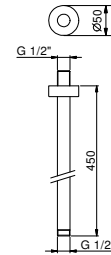

9237

Shower arm

- 45 cm long
- round backplate
- ceiling-mount
- 1/2" inlet

Chrome	86 02 9237
Matt Black	86 13 9237
Polished Nickel PVD	86 95 9237
Matt Gun Metal PVD	86 P5 9237
Matt British Gold PVD	86 P6 9237
Matt Copper PVD	86 P9 9237
Pure Brass PVD	86 Q7 9237
Raw Metal PVD	86 Q8 9237

OPTIONAL: Built-in part for plasterboard

W046	91 00 W046