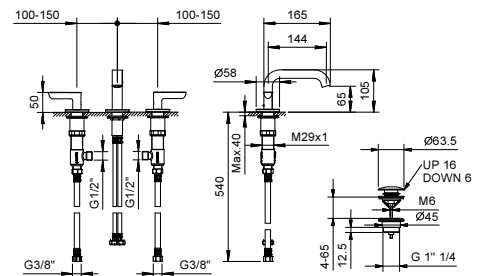

R104
lead∅free

3-hole washbasin mixer

- spout projection 14,5 cm
- handles
- flow restrictor 5 l/min at 3 bar
- 90° ceramic cartridge
- flexible supply lines
- WITH pop-up WASTE

Chrome	53 02 R104
Matt Black	53 13 R104
Polished Nickel PVD	53 95 R104
Matt Gun Metal PVD	53 P5 R104
Matt British Gold PVD	53 P6 R104
Matt Copper PVD	53 P9 R104
Pure Brass PVD	53 Q7 R104
Raw Metal PVD	53 Q8 R104