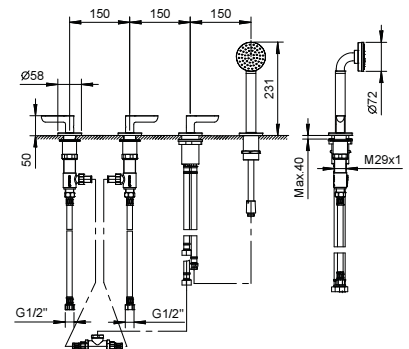

Chrome	53 02 R167
Matt Black	53 13 R167
Polished Nickel PVD	53 95 R167
Matt Gun Metal PVD	53 P5 R167
Matt British Gold PVD	53 P6 R167
Matt Copper PVD	53 P9 R167
Pure Brass PVD	53 Q7 R167
Raw Metal PVD	53 Q8 R167