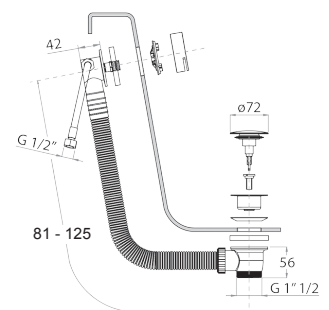

Bathtub drain

- with handle
- bath-tub drain with overflow
- WITH WASTE

N.B. complete finishing list in the section miscellaneous articles at the end of the pricelist