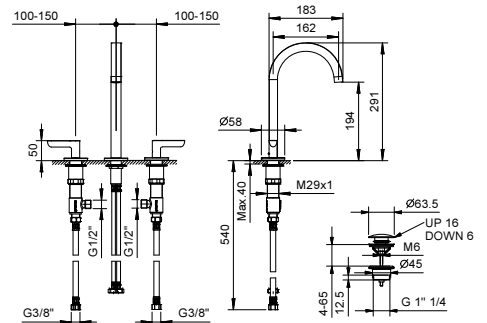

R107
lead ϕ free

3-hole washbasin mixer

- spout projection 16 cm
- handles
- flow restrictor 5 l/min at 3 bar
- 90° ceramic cartridge
- flexible supply lines
- WITH pop-up WASTE

Chrome	53 02 R107
Matt Black	53 13 R107
Polished Nickel PVD	53 95 R107
Matt Gun Metal PVD	53 P5 R107
Matt British Gold PVD	53 P6 R107
Matt Copper PVD	53 P9 R107
Pure Brass PVD	53 Q7 R107
Raw Metal PVD	53 Q8 R107