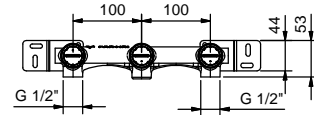

lead $\varnothing$ free

Wall-mount washbasin mixer

- spout projection 20 cm
- handles
- flow restrictor 5 l/min at 3 bar
- 90° ceramic cartridge
- 1/2" inlets
- WITHOUT WASTE

R113B

External piece

Chrome	53 02 R113B
Matt Black	53 13 R113B
Polished Nickel PVD	53 95 R113B
Matt Gun Metal PVD	53 P5 R113B
Matt British Gold PVD	53 P6 R113B
Matt Copper PVD	53 P9 R113B
Pure Brass PVD	53 Q7 R113B
Raw Metal PVD	53 Q8 R113B