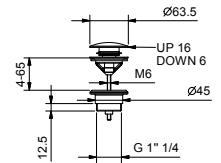

8434

Waste

- 1" 1/4
- pushing plug
- for washbasin without overflow
- for washbasin with overflow
- universal

N.B. complete finishing list in the section miscellaneous articles at the end of the pricelist

Chrome	91 02 8434
Matt Black	91 13 8434
Polished Nickel PVD	91 95 8434
Matt Gun Metal PVD	91 P5 8434
Matt British Gold PVD	91 P6 8434
Matt Copper PVD	91 P9 8434
Pure Brass PVD	91 Q7 8434
Raw Metal PVD	91 Q8 8434