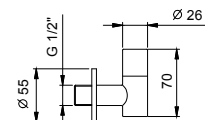

8434

Waste

- 1" 1/4
- pushing plug
- for washbasin without overflow
- for washbasin with overflow
- universal

N.B. complete finishing list in the section miscellaneous articles at the end of the pricelist

Chrome	91 02 8434
Matt Black	91 13 8434
Polished Nickel PVD	91 95 8434
Matt Gun Metal PVD	91 P5 8434
Matt British Gold PVD	91 P6 8434
Matt Copper PVD	91 P9 8434
Pure Brass PVD	91 Q7 8434
Raw Metal PVD	91 Q8 8434

8435

Waste

- 1" 1/4
- for washbasin without overflow
- for washbasin with overflow
- unrestricted outlet
- universal

N.B. complete finishing list in the section miscellaneous articles at the end of the pricelist

Chrome	91 02 8435
Matt Black	91 13 8435
Polished Nickel PVD	91 95 8435
Matt Gun Metal PVD	91 P5 8435
Matt British Gold PVD	91 P6 8435
Matt Copper PVD	91 P9 8435
Pure Brass PVD	91 Q7 8435
Raw Metal PVD	91 Q8 8435

9234

Bottle trap

- 1" 1/4
- for washbasin

N.B. complete finishing list in the section miscellaneous articles at the end of the pricelist

Chrome	91 02 9234
Matt Black	91 13 9234
Polished Nickel PVD	91 95 9234
Matt Gun Metal PVD	91 P5 9234
Matt British Gold PVD	91 P6 9234
Matt Copper PVD	91 P9 9234
Pure Brass PVD	91 Q7 9234
Raw Metal PVD	91 Q8 9234

8364

Pair of filters

- with shutoff
- fully inspectable filter
- 1/2" inlet

N.B. complete finishing list in the section miscellaneous articles at the end of the pricelist

Chrome	91 02 8364
Matt Black	91 13 8364
Polished Nickel PVD	91 95 8364
Matt Gun Metal PVD	91 P5 8364
Matt British Gold PVD	91 P6 8364
Matt Copper PVD	91 P9 8364
Pure Brass PVD	91 Q7 8364
Raw Metal PVD	91 Q8 8364