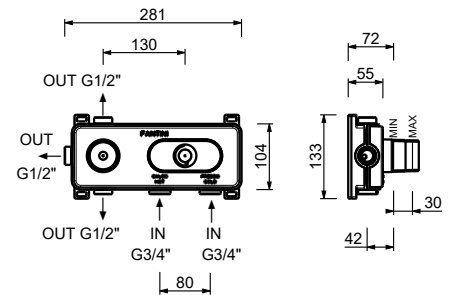

D373A

Built-in piece

19 00 D373A