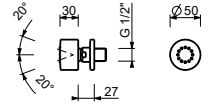

9248

Lateral body spray

- Base material: brass
- adjustable
- anti-lime scale system
- 1/2" inlet

Chrome	86 02 9248
Matt Black	86 13 9248
Polished Nickel PVD	86 95 9248
Matt Gun Metal PVD	86 P5 9248
Matt British Gold PVD	86 P6 9248
Matt Copper PVD	86 P9 9248