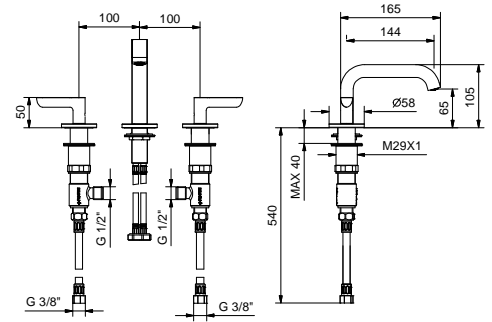

R104W
lead∅free

3-hole washbasin mixer

- spout projection 14,5 cm
- handles
- flow restrictor 5 l/min at 3 bar
- 90° ceramic cartridge
- flexible supply lines
- WITHOUT WASTE

Chrome	53 02 R104W
Matt Black	53 13 R104W
Polished Nickel PVD	53 95 R104W
Matt Gun Metal PVD	53 P5 R104W
Matt British Gold PVD	53 P6 R104W
Matt Copper PVD	53 P9 R104W
Pure Brass PVD	53 Q7 R104W
Raw Metal PVD	53 Q8 R104W