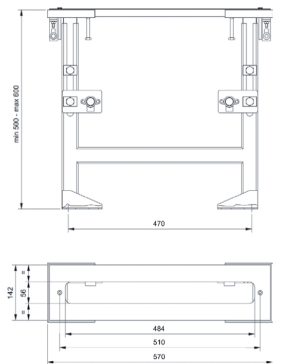

Mounting plate for deck-mount bathtub mixer

- screw covers
- mounting plate
- without cover plate

NOTE: To be finished with inspectable cover materials