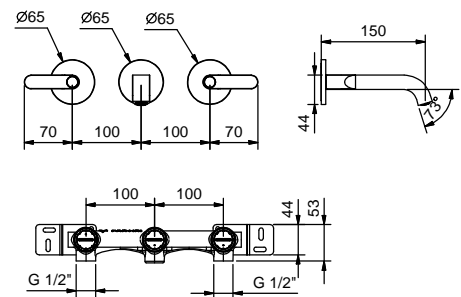

lead∅free

Wall-mount washbasin mixer

- spout projection 15 cm
- handles
- flow restrictor 5 l/min at 3 bar
- 90° ceramic cartridge
- 1/2" inlets
- WITHOUT WASTE

R110B

External piece

Chrome	53 02 R110B
Matt Black	53 13 R110B
Polished Nickel PVD	53 95 R110B
Matt Gun Metal PVD	53 P5 R110B
Matt British Gold PVD	53 P6 R110B
Matt Copper PVD	53 P9 R110B
Pure Brass PVD	53 Q7 R110B
Raw Metal PVD	53 Q8 R110B

R010A

Built-in piece

44 00 R010A

lead \varnothing free

Wall-mount washbasin mixer

- spout projection 20 cm
- handles
- flow restrictor 5 l/min at 3 bar
- 90° ceramic cartridge
- 1/2" inlets
- WITHOUT WASTE