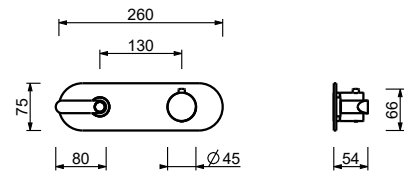

3/4" built-in thermostatic shower mixer

- handles
- **3-way** shut-off diverter with turning knob
- for horizontal installation only
- 3/4" inlets

R873B

External piece

Chrome	53 02 R873B
Matt Black	53 13 R873B
Polished Nickel PVD	53 95 R873B
Matt Gun Metal PVD	53 P5 R873B
Matt British Gold PVD	53 P6 R873B
Matt Copper PVD	53 P9 R873B
Pure Brass PVD	53 Q7 R873B
Raw Metal PVD	53 Q8 R873B