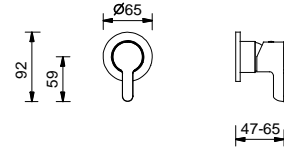

Built-in shower mixer

- handle
- no. 1 1/2" outlet
- 1/2" inlets
- soundproof

R063B

External piece

Chrome	53 02 R063B
Matt Black	53 13 R063B
Polished Nickel PVD	53 95 R063B
Matt Gun Metal PVD	53 P5 R063B
Matt British Gold PVD	53 P6 R063B
Matt Copper PVD	53 P9 R063B
Pure Brass PVD	53 Q7 R063B
Raw Metal PVD	53 Q8 R063B