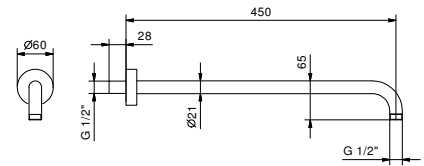

OPTIONAL: Built-in part for plasterboard

W046 91 00 W046

8028

Shower arm

- 45 cm long
- round backplate
- wall-mount
- 1/2" inlet

Chrome	86 02 8028
Matt Black	86 13 8028
Polished Nickel PVD	86 95 8028
Matt Gun Metal PVD	86 P5 8028
Matt British Gold PVD	86 P6 8028
Matt Copper PVD	86 P9 8028
Pure Brass PVD	86 Q7 8028
Raw Metal PVD	86 Q8 8028