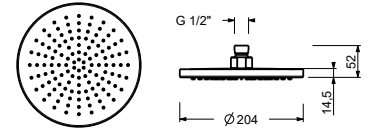

ESEMPI DI COMBINAZIONI - 3 USCITE

91 00 W214

8136

Rain showerhead

- Ø 20 cm
- Base material: brass
- flow restrictor 12 l/min at 3 bar
- anti-lime scale system
- 1/2" inlet
- check valve

NOTE: conditions necessary for the correct functioning: Min. Flow Rate: 10 l/min