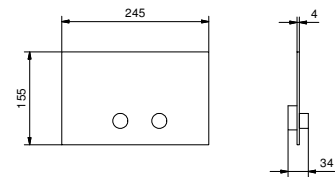

W216

Flush actuator plate

- Base material: stainless steel
- projecting push-button controls
- with round controls
- compatible with TECEBOX OCTA II
- minimum depth: see installation instructions
- without visible fixing system

N.B. complete finishing list in the section miscellaneous articles at the end of the pricelist