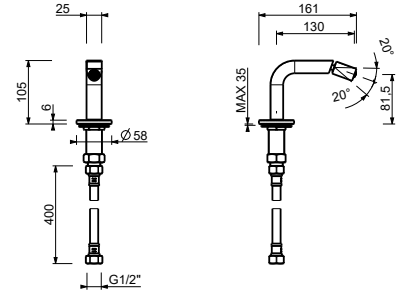

Z344

Bidet spout

- spout projection 13 cm
- flow restrictor 5 l/min at 3 bar
- 1/2" inlet

Chrome	53 02 Z344
Matt Black	53 13 Z344
Polished Nickel PVD	53 95 Z344
Matt Gun Metal PVD	53 P5 Z344
Matt British Gold PVD	53 P6 Z344
Matt Copper PVD	53 P9 Z344
Pure Brass PVD	53 Q7 Z344
Raw Metal PVD	53 Q8 Z344