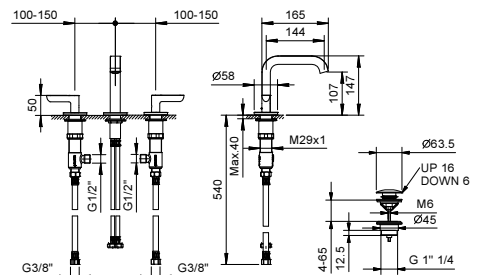

R106
lead ϕ free

3-hole washbasin mixer

- spout projection 14,5 cm
- handles
- flow restrictor 5 l/min at 3 bar
- 90° ceramic cartridge
- flexible supply lines
- WITH pop-up WASTE

Chrome	53 02 R106
Matt Black	53 13 R106
Polished Nickel PVD	53 95 R106
Matt Gun Metal PVD	53 P5 R106
Matt British Gold PVD	53 P6 R106
Matt Copper PVD	53 P9 R106
Pure Brass PVD	53 Q7 R106
Raw Metal PVD	53 Q8 R106