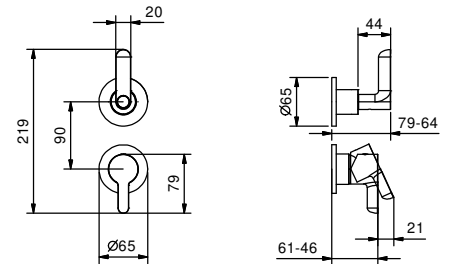

Built-in shower mixer

- handle
- no. 1 1/2" outlet
- 1/2" inlets
- soundproof

R063B

External piece

Chrome	53 02 R063B
Matt Black	53 13 R063B
Polished Nickel PVD	53 95 R063B
Matt Gun Metal PVD	53 P5 R063B
Matt British Gold PVD	53 P6 R063B
Matt Copper PVD	53 P9 R063B
Pure Brass PVD	53 Q7 R063B
Raw Metal PVD	53 Q8 R063B

M063A

Built-in piece

44 00 M063A

Built-in shower mixer

- handles
- **2-way** diverter with turning knob
- 1/2" inlets
- soundproof
- for vertical installation only

R685B

External piece

Chrome	53 02 R685B
Matt Black	53 13 R685B
Polished Nickel PVD	53 95 R685B
Matt Gun Metal PVD	53 P5 R685B
Matt British Gold PVD	53 P6 R685B
Matt Copper PVD	53 P9 R685B
Pure Brass PVD	53 Q7 R685B
Raw Metal PVD	53 Q8 R685B