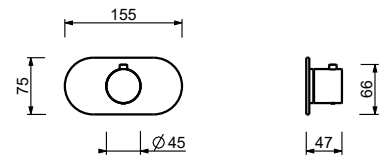

R700B

External piece

Chrome	87 02 R700B
Matt Black	87 13 R700B
Polished Nickel PVD	87 95 R700B
Matt Gun Metal PVD	87 P5 R700B
Matt British Gold PVD	87 P6 R700B
Matt Copper PVD	87 P9 R700B
Pure Brass PVD	87 Q7 R700B
Raw Metal PVD	87 Q8 R700B