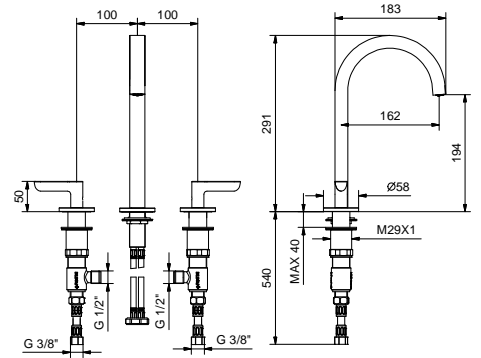

R107W
lead ϕ free

3-hole washbasin mixer

- spout projection 16 cm
- handles
- flow restrictor 5 l/min at 3 bar
- 90° ceramic cartridge
- flexible supply lines
- WITHOUT WASTE

Chrome	53 02 R107W
Matt Black	53 13 R107W
Polished Nickel PVD	53 95 R107W
Matt Gun Metal PVD	53 P5 R107W
Matt British Gold PVD	53 P6 R107W
Matt Copper PVD	53 P9 R107W
Pure Brass PVD	53 Q7 R107W
Raw Metal PVD	53 Q8 R107W