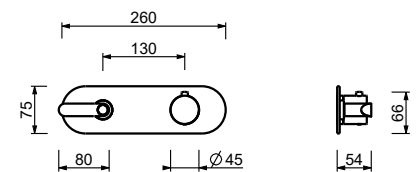

R872B

External piece

Chrome	53 02 R872B
Matt Black	53 13 R872B
Polished Nickel PVD	53 95 R872B
Matt Gun Metal PVD	53 P5 R872B
Matt British Gold PVD	53 P6 R872B
Matt Copper PVD	53 P9 R872B
Pure Brass PVD	53 Q7 R872B
Raw Metal PVD	53 Q8 R872B