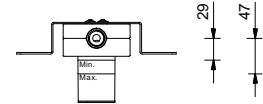

M063A

Built-in piece

44 00 M063A