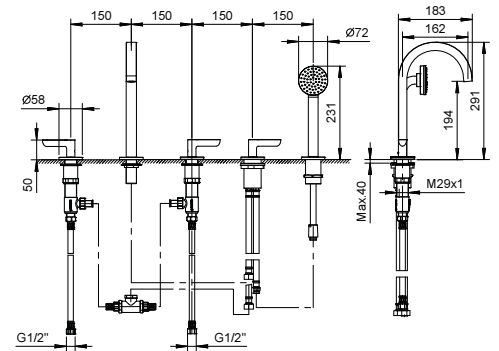

M687A

Built-in piece

44 00 M687A

R429

Showerrail with external mixer

- handles
- **2-way** shut-off diverter with turning knob
- 150 cm PVC flexible
- handshower
- shower head Ø 24 cm
- 1/2" inlets
- adjustable slider

2 outlets

R165

Deck-mount bathtub mixer

- spout projection 16 cm
- ICONA handshower
- handles
- 5-hole
- **2-way** diverter with turning knob
- 150 cm flexible
- 90° ceramic cartridge
- 1/2" inlets
- flexible supply lines