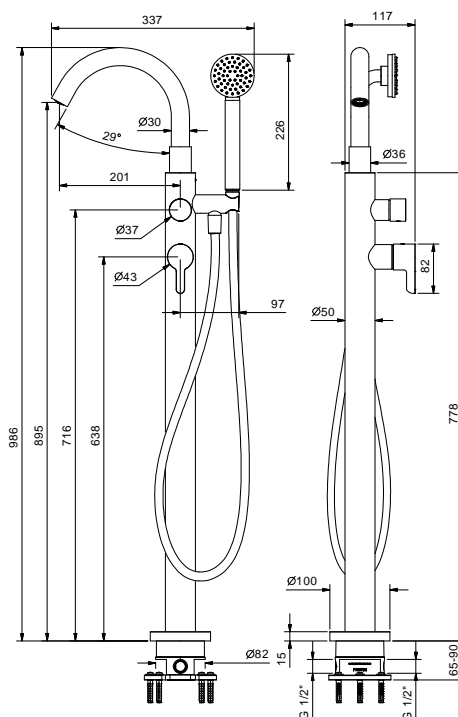

M687A

Built-in piece

44 00 M687A

R429

Showerrail with external mixer

- handles
- **2-way** shut-off diverter with turning knob
- 150 cm PVC flexible
- handshower
- shower head Ø 24 cm
- 1/2" inlets
- adjustable slider

Floor-mount bathtub mixer

- spout projection 20,1 cm
- handle
- open/close handle with flow and temperature control
- ICONA handshower
- handshower holder
- 150 cm flexible
- 1/2" inlets
- on foot

R080B

R080A

Built-in piece

44 00 R080A

Z350

Shower set for bathtub edge

- ICONA handshower
- 150 cm flexible

Chrome	53 02 Z350
Matt Black	53 13 Z350
Polished Nickel PVD	53 95 Z350
Matt Gun Metal PVD	53 P5 Z350
Matt British Gold PVD	53 P6 Z350
Matt Copper PVD	53 P9 Z350
Pure Brass PVD	53 Q7 Z350
Raw Metal PVD	53 Q8 Z350