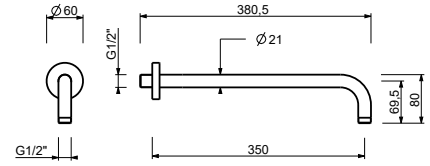

8137

Shower arm

- 35 cm long
- round backplate
- wall-mount
- 1/2" inlet

Chrome	86 02 8137
Matt Black	86 13 8137
Polished Nickel PVD	86 95 8137
Matt Gun Metal PVD	86 P5 8137
Matt British Gold PVD	86 P6 8137
Matt Copper PVD	86 P9 8137
Pure Brass PVD	86 Q7 8137
Raw Metal PVD	86 Q8 8137

OPTIONAL: Built-in part for plasterboard

W046 91 00 W046

8028

Shower arm

- 45 cm long
- round backplate
- wall-mount
- 1/2" inlet

Chrome	86 02 8028
Matt Black	86 13 8028
Polished Nickel PVD	86 95 8028
Matt Gun Metal PVD	86 P5 8028
Matt British Gold PVD	86 P6 8028
Matt Copper PVD	86 P9 8028
Pure Brass PVD	86 Q7 8028
Raw Metal PVD	86 Q8 8028