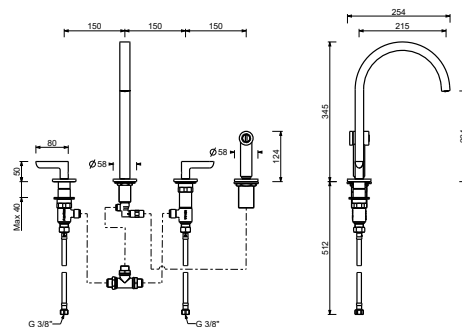

**8458****Wall-mount bathtub spout**

- spout projection 20 cm
- 1/2" inlet

Chrome	53 02 8458
Matt Black	53 13 8458
Polished Nickel PVD	53 95 8458
Matt Gun Metal PVD	53 P5 8458
Matt British Gold PVD	53 P6 8458
Matt Copper PVD	53 P9 8458
Pure Brass PVD	53 Q7 8458
Raw Metal PVD	53 Q8 8458

R151
lead∅free

Sink mixer

- spout projection 21,5 cm
- handles
- turning spout
- detached one jet pull-out handshower with on/off push button
- 4-hole
- flow restrictor 8 l/min at 3 bar
- 90° ceramic cartridge
- flexible supply lines
- WITHOUT WASTE