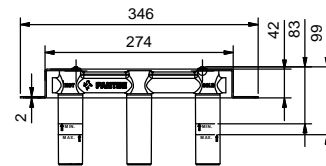

R010A

Built-in piece

44 00 R010A

R108W

3-hole bidet mixer

- spout projection 13 cm
- flow restrictor 5 l/min at 3 bar
- handles
- 90° ceramic cartridge
- articulated aerator
- flexible supply lines
- WITHOUT WASTE