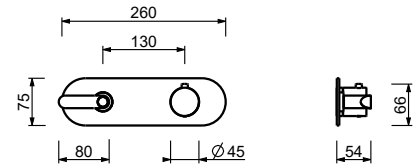

3/4" built-in thermostatic shower mixer

- handles
- no. 1 1/2" outlet
- for horizontal installation only
- 3/4" inlets

R831B

External piece

Chrome	53 02 R831B
Matt Black	53 13 R831B
Polished Nickel PVD	53 95 R831B
Matt Gun Metal PVD	53 P5 R831B
Matt British Gold PVD	53 P6 R831B
Matt Copper PVD	53 P9 R831B
Pure Brass PVD	53 Q7 R831B
Raw Metal PVD	53 Q8 R831B