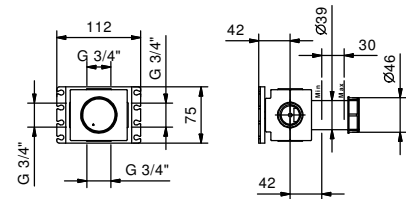

D391A

Built-in piece

19 00 D391A