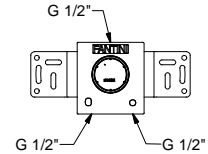

Showerrail with external mixer

_1/2" inlets

R429
2 outlets

Built-in shower mixer

- handle
- no. 1 1/2" outlet
- 1/2" inlets
- soundproof

R063B

External piece

Chrome	53 02 R063B
Matt Black	53 13 R063B
Polished Nickel PVD	53 95 R063B
Matt Gun Metal PVD	53 P5 R063B
Matt British Gold PVD	53 P6 R063B
Matt Copper PVD	53 P9 R063B
Pure Brass PVD	53 Q7 R063B
Raw Metal PVD	53 Q8 R063B