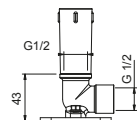

OPTIONAL: Built-in part for plasterboard

W046 91 00 W046