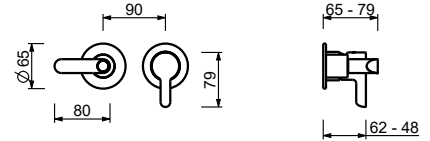

M687A

Built-in piece

44 00 M687A

R429

Showerrail with external mixer

- handles
- **2-way** shut-off diverter with turning knob
- 150 cm PVC flexible
- handshower
- shower head Ø 24 cm
- 1/2" inlets
- adjustable slider