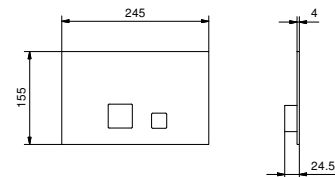

8403

Flush actuator plate

- Base material: stainless steel
- flush fit controls
- with square controls
- compatible with GEBERIT SIGMA8, SIGMA12
- without visible fixing system

N.B. complete finishing list in the section miscellaneous articles at the end of the pricelist