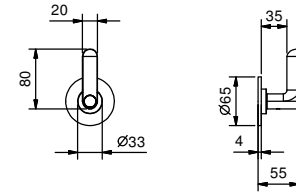

3/4" stop valve

- handle
- 3/4" inlets
- soundproof
- 90° ceramic cartridge

R891B

External piece

Chrome	53 02 R891B
Matt Black	53 13 R891B
Polished Nickel PVD	53 95 R891B
Matt Gun Metal PVD	53 P5 R891B
Matt British Gold PVD	53 P6 R891B
Matt Copper PVD	53 P9 R891B
Pure Brass PVD	53 Q7 R891B
Raw Metal PVD	53 Q8 R891B