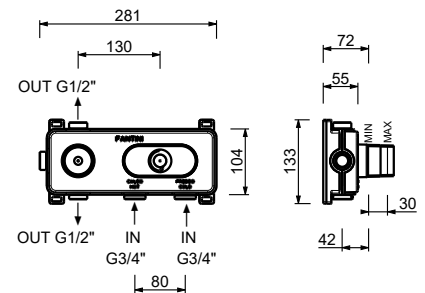

D372A

Built-in piece

19 00 D372A