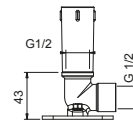

9237

Shower arm

- 45 cm long
- round backplate
- ceiling-mount
- 1/2" inlet

Chrome	86 02 9237
Matt Black	86 13 9237
Polished Nickel PVD	86 95 9237
Matt Gun Metal PVD	86 P5 9237
Matt British Gold PVD	86 P6 9237
Matt Copper PVD	86 P9 9237
Pure Brass PVD	86 Q7 9237
Raw Metal PVD	86 Q8 9237

OPTIONAL: Built-in part for plasterboard

W046	91 00 W046