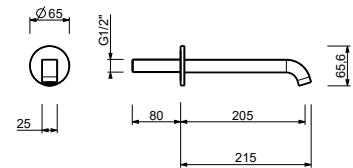

Wall-mount bathtub spout

- spout projection 20 cm
- 1/2" inlet

Chrome	53 02 8458
Matt Black	53 13 8458
Polished Nickel PVD	53 95 8458
Matt Gun Metal PVD	53 P5 8458
Matt British Gold PVD	53 P6 8458
Matt Copper PVD	53 P9 8458
Pure Brass PVD	53 Q7 8458
Raw Metal PVD	53 Q8 8458