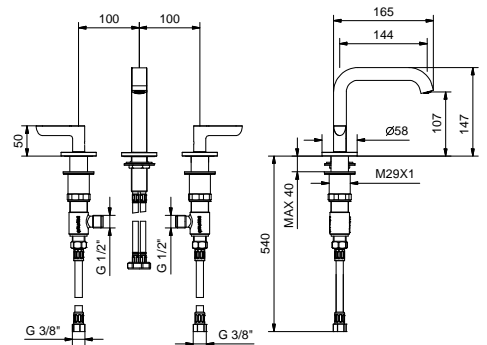

R106W
lead ϕ free

3-hole washbasin mixer

- spout projection 14,5 cm
- handles
- flow restrictor 5 l/min at 3 bar
- 90° ceramic cartridge
- flexible supply lines
- WITHOUT WASTE

Chrome	53 02 R106W
Matt Black	53 13 R106W
Polished Nickel PVD	53 95 R106W
Matt Gun Metal PVD	53 P5 R106W
Matt British Gold PVD	53 P6 R106W
Matt Copper PVD	53 P9 R106W
Pure Brass PVD	53 Q7 R106W
Raw Metal PVD	53 Q8 R106W