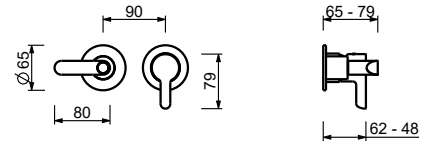

Built-in shower mixer

- handles
- **2-way** diverter with turning knob
- 1/2" inlets
- soundproof
- for horizontal installation only

R685B

External piece

Chrome	53 02 R685B
Matt Black	53 13 R685B
Polished Nickel PVD	53 95 R685B
Matt Gun Metal PVD	53 P5 R685B
Matt British Gold PVD	53 P6 R685B
Matt Copper PVD	53 P9 R685B
Pure Brass PVD	53 Q7 R685B
Raw Metal PVD	53 Q8 R685B