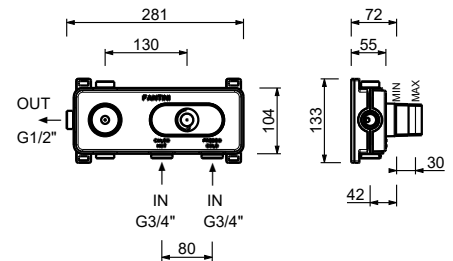

D331A

Built-in piece

19 00 D331A