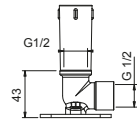

OPTIONAL: Built-in part for plasterboard

W046 91 00 W046