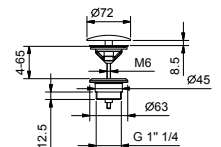

N.B. complete finishing list in the section miscellaneous articles at the end of the pricelist

Chrome	91 02 8435
Matt Black	91 13 8435
Polished Nickel PVD	91 95 8435
Matt Gun Metal PVD	91 P5 8435
Matt British Gold PVD	91 P6 8435
Matt Copper PVD	91 P9 8435
Pure Brass PVD	91 Q7 8435
Raw Metal PVD	91 Q8 8435