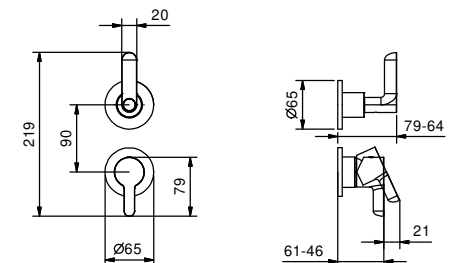

R687B

External piece

Chrome	53 02 R687B
Matt Black	53 13 R687B
Polished Nickel PVD	53 95 R687B
Matt Gun Metal PVD	53 P5 R687B
Matt British Gold PVD	53 P6 R687B
Matt Copper PVD	53 P9 R687B
Pure Brass PVD	53 Q7 R687B
Raw Metal PVD	53 Q8 R687B