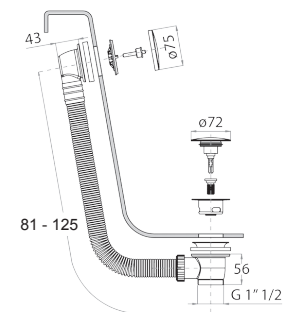

Bathtub drain

- with handle
- WITH WASTE

N.B. complete finishing list in the section miscellaneous articles at the end of the pricelist