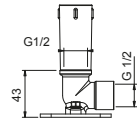

OPTIONAL: Built-in part for plasterboard

W046 91 00 W046