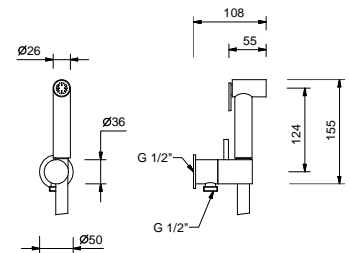

8486

Double-function hydrobrush

- for WC cleaning
- for personal care if used with a shower mixer
- water plug with showerholder
- stop valve
- Base material: brass
- round backplate
- 120 cm PVC flexible
- 1/2" inlet

N.B. complete finishing list in the section miscellaneous articles at the end of the pricelist