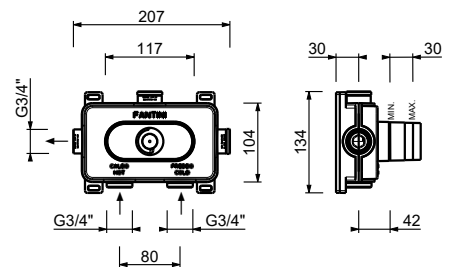

D400A

Built-in piece

19 00 D400A