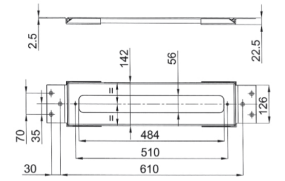

9325

Mounting plate for deck-mount bathtub mixer

- screw covers
- mounting plate
- without cover plate

NOTE: To be finished with inspectable cover materials