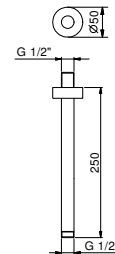

OPTIONAL: Built-in part for plasterboard

W046 91 00 W046

8028

Shower arm

- 45 cm long
- round backplate
- wall-mount
- 1/2" inlet

Chrome	86 02 8028
Matt Black	86 13 8028
Polished Nickel PVD	86 95 8028
Matt Gun Metal PVD	86 P5 8028
Matt British Gold PVD	86 P6 8028
Matt Copper PVD	86 P9 8028
Pure Brass PVD	86 Q7 8028
Raw Metal PVD	86 Q8 8028

OPTIONAL: Built-in part for plasterboard

W046 91 00 W046

9236

Shower arm

- 25 cm long
- round backplate
- ceiling-mount
- 1/2" inlet

Chrome	86 02 9236
Matt Black	86 13 9236
Polished Nickel PVD	86 95 9236
Matt Gun Metal PVD	86 P5 9236
Matt British Gold PVD	86 P6 9236
Matt Copper PVD	86 P9 9236
Pure Brass PVD	86 Q7 9236
Raw Metal PVD	86 Q8 9236