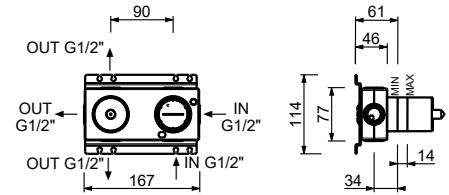

M687A

Built-in piece

44 00 M687A

R429

Showerrail with external mixer

- handles
- **2-way** shut-off diverter with turning knob
- 150 cm PVC flexible
- handshower
- shower head Ø 24 cm
- 1/2" inlets
- adjustable slider