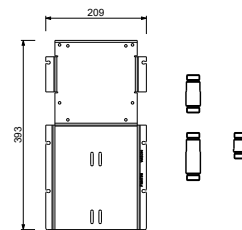

D391A

Built-in piece

19 00 D391A

W213

OPTIONAL - Easy Fix System

- plate and connections:
- for an easy both horizontal and vertical installation of the thermostatic mixers:
 - to install art- D400A / D391A - **1 outlet**
 - to install art- D400A / D391A - **2 outlets**