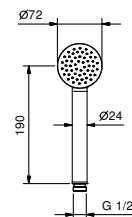

8938

Handshower

- ICONA
- flow restrictor 9 l/min
- anti-lime scale system
- check valve

Chrome	90 02 8938
Matt Black	90 13 8938
Polished Nickel PVD	90 95 8938
Matt Gun Metal PVD	90 P5 8938
Matt British Gold PVD	90 P6 8938
Matt Copper PVD	90 P9 8938
Pure Brass PVD	90 Q7 8938
Raw Metal PVD	90 Q8 8938