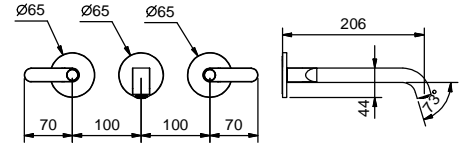

lead $\varnothing$ free

Wall-mount washbasin mixer

- spout projection 20 cm
- handles
- flow restrictor 5 l/min at 3 bar
- 90° ceramic cartridge
- 1/2" inlets
- WITHOUT WASTE

R113B

External piece

Chrome	53 02 R113B
Matt Black	53 13 R113B
Polished Nickel PVD	53 95 R113B
Matt Gun Metal PVD	53 P5 R113B
Matt British Gold PVD	53 P6 R113B
Matt Copper PVD	53 P9 R113B
Pure Brass PVD	53 Q7 R113B
Raw Metal PVD	53 Q8 R113B