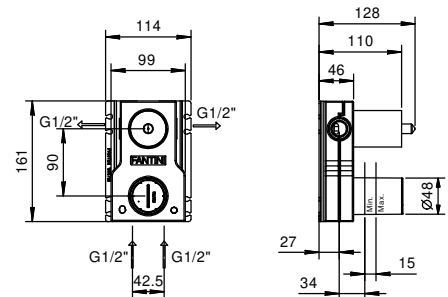

M585A

Built-in piece

44 00 M585A