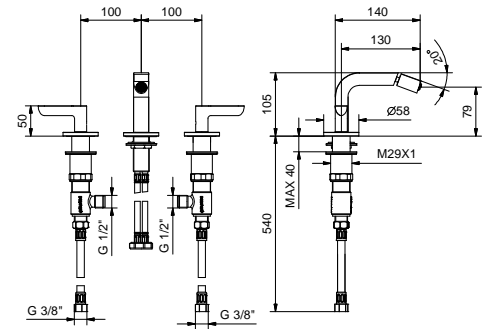

R108W

3-hole bidet mixer

- spout projection 13 cm
- flow restrictor 5 l/min at 3 bar
- handles
- 90° ceramic cartridge
- articulated aerator
- flexible supply lines
- WITHOUT WASTE

Chrome	53 02 R108W
Matt Black	53 13 R108W
Polished Nickel PVD	53 95 R108W
Matt Gun Metal PVD	53 P5 R108W
Matt British Gold PVD	53 P6 R108W
Matt Copper PVD	53 P9 R108W
Pure Brass PVD	53 Q7 R108W
Raw Metal PVD	53 Q8 R108W