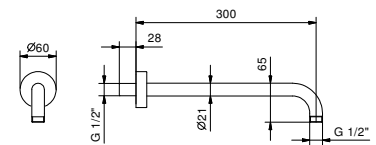

OPTIONAL: Built-in part for plasterboard

W046	91 00 W046