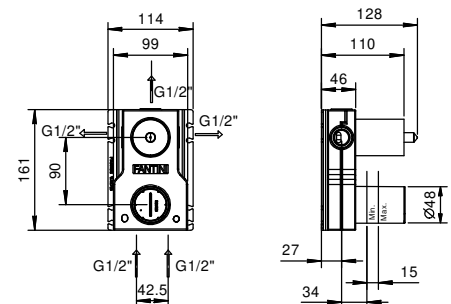

M587A

Built-in piece

44 00 M587A