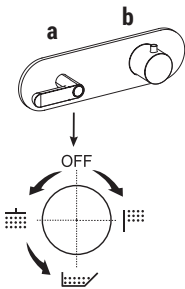

The built-in 3/4" thermostatic shower mixer is available:

- art. **R831B+D331A** - 1 outlet

- art. **R872B+D372A** - 2 outlets

- art. **R873B+D373A** - 3 outlets

EXAMPLE:

art. **R873B+D373A**

a) shut-off rotating diverter - By rotating the diverter knob from centre to right clockwise, one opens the first outlet, shuts off at the centre and rotating left opens the second and third outlets in a sequence.

b) temperature control.

Base materials: BRASS

Finishing:

- 02 Chrome
- 13 Matt Black (RAL 9005)
- 95 Polished Nickel PVD
- P5 Matt Gun Metal PVD
- P6 Matt British Gold PVD
- P9 Matt Copper PVD
- Q7 Pure Brass PVD
- Q8 Raw Metal PVD

* For spare parts, accessories, miscellaneous items and extensions please refer to specific pricelist sections