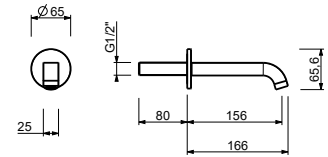

8457

Wall-mount bathtub spout

- spout projection 15 cm
- 1/2" inlet

Chrome	53 02 8457
Matt Black	53 13 8457
Polished Nickel PVD	53 95 8457
Matt Gun Metal PVD	53 P5 8457
Matt British Gold PVD	53 P6 8457
Matt Copper PVD	53 P9 8457
Pure Brass PVD	53 Q7 8457
Raw Metal PVD	53 Q8 8457