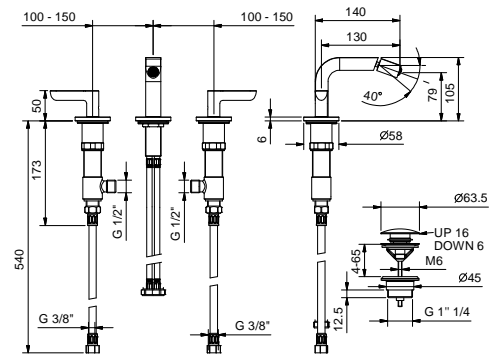

R108

3-hole bidet mixer

- spout projection 13 cm
- flow restrictor 5 l/min at 3 bar
- handles
- 90° ceramic cartridge
- articulated aerator
- flexible supply lines
- WITH pop-up WASTE

Chrome	53 02 R108
Matt Black	53 13 R108
Polished Nickel PVD	53 95 R108
Matt Gun Metal PVD	53 P5 R108
Matt British Gold PVD	53 P6 R108
Matt Copper PVD	53 P9 R108
Pure Brass PVD	53 Q7 R108
Raw Metal PVD	53 Q8 R108